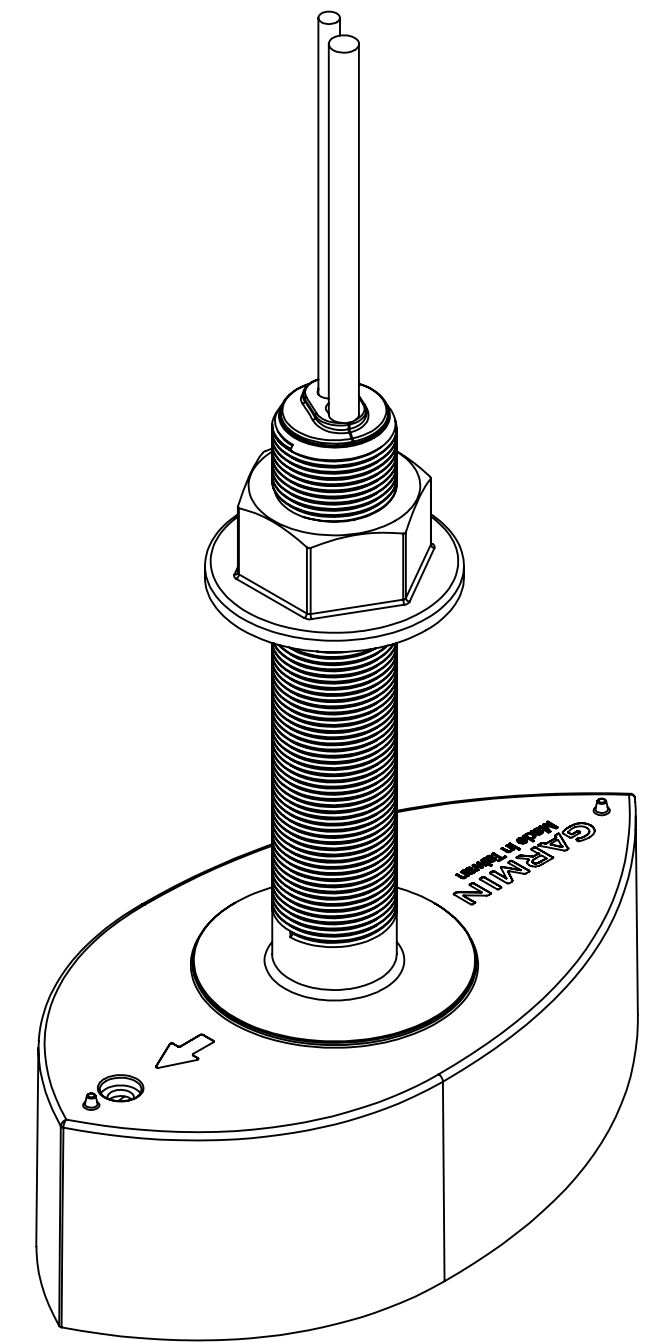

***TRANSDUCER NOT SHOWN IN THIS VIEW**

PANOPTIX PS70-TH DOWN THRU HULL
010-02768-00

GARMIN INTERNATIONAL
1200 E. 151ST STREET
OLATHE, KS 66062
USA

PANOPTIX PS70-TH DOWN THRU HULL - TRANSDUCER
010-02768-00