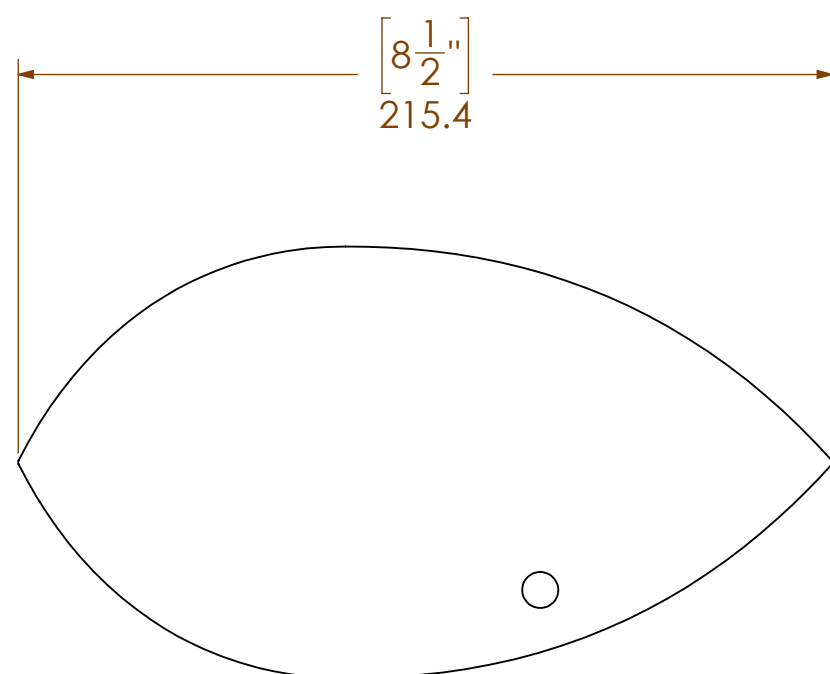

***TRANSDUCER NOT SHOWN IN THIS VIEW**

PANOPTIX PS70-TH DOWN THRU HULL
010-02768-00

GARMIN INTERNATIONAL
1200 E. 151ST STREET
OLATHE, KS 66062
USA

PANOPTIX PS70-TH DOWN THRU HULL - TRANSDUCER
010-02768-00