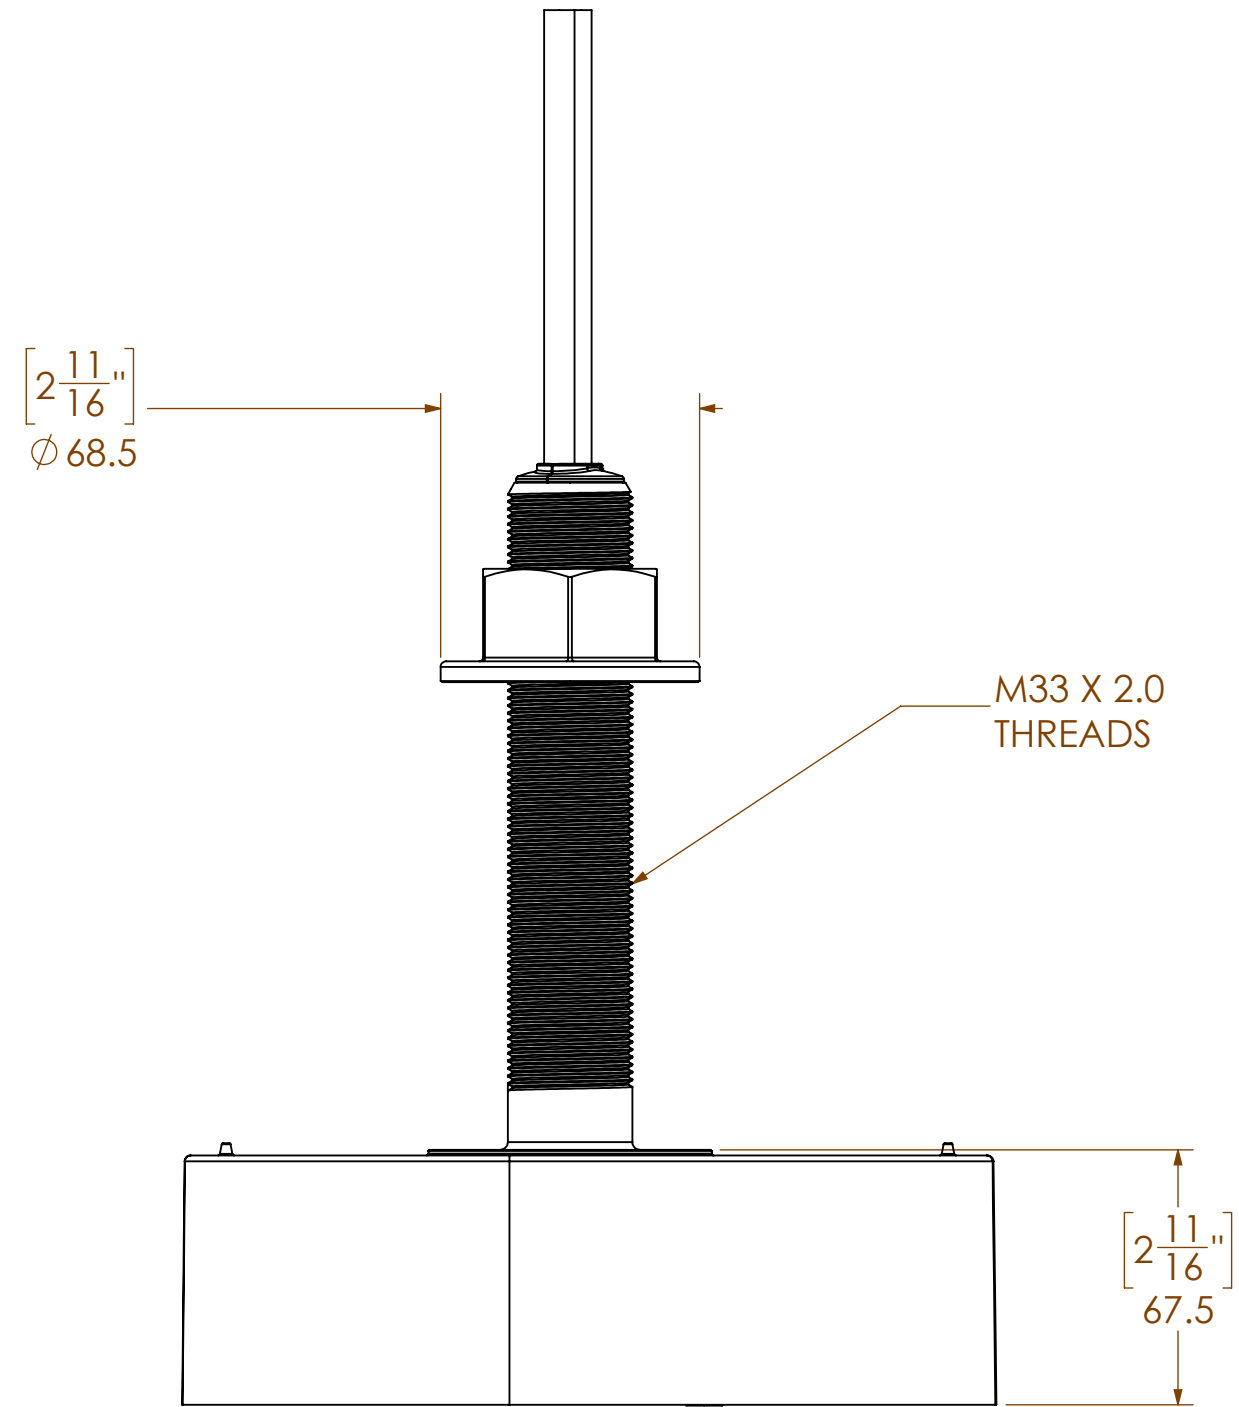

***TRANSDUCER NOT SHOWN IN THIS VIEW**

PANOPTIX PS70-TH DOWN THRU HULL
010-02768-00

GARMIN INTERNATIONAL
1200 E. 151ST STREET
OLATHE, KS 66062
USA

PANOPTIX PS70-TH DOWN THRU HULL - TRANSDUCER
010-02768-00