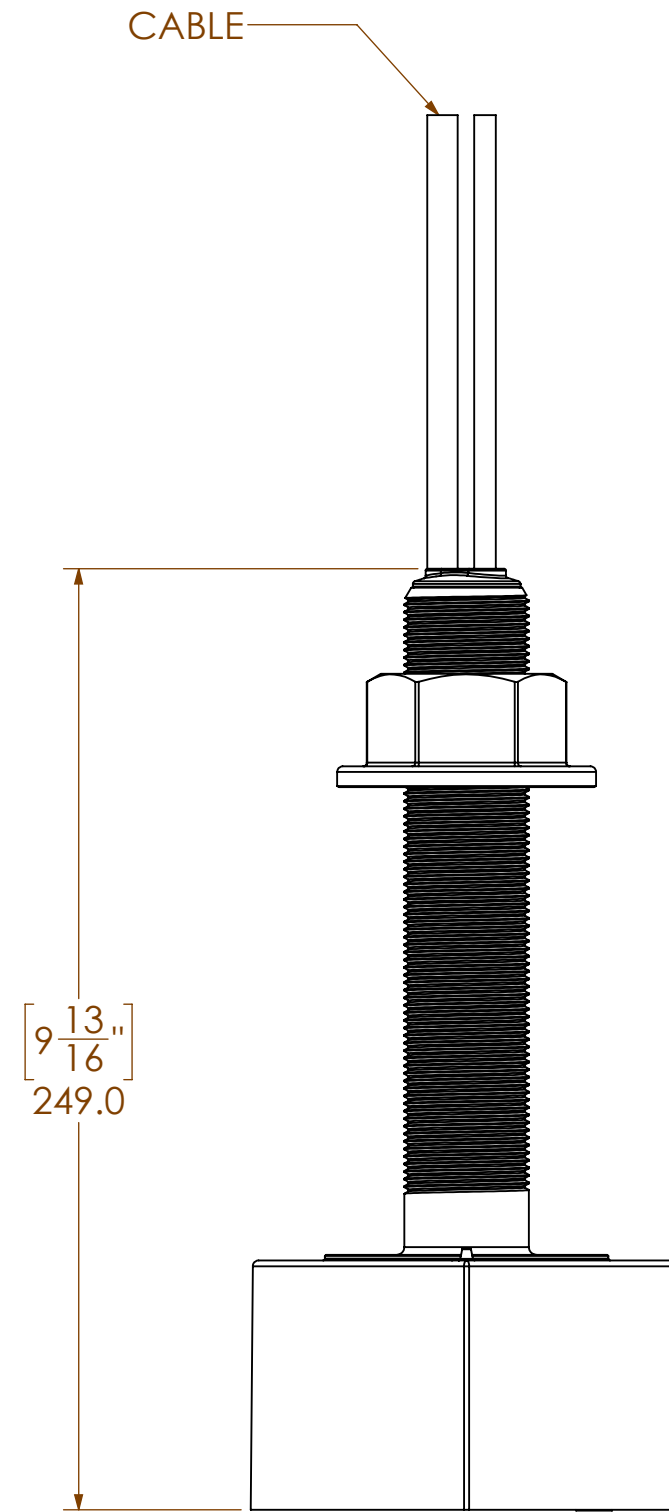

***TRANSDUCER NOT SHOWN IN THIS VIEW**

PANOPTIX PS70-TH DOWN THRU HULL
010-02768-00

GARMIN INTERNATIONAL
1200 E. 151ST STREET
OLATHE, KS 66062
USA

PANOPTIX PS70-TH DOWN THRU HULL - TRANSDUCER
010-02768-00